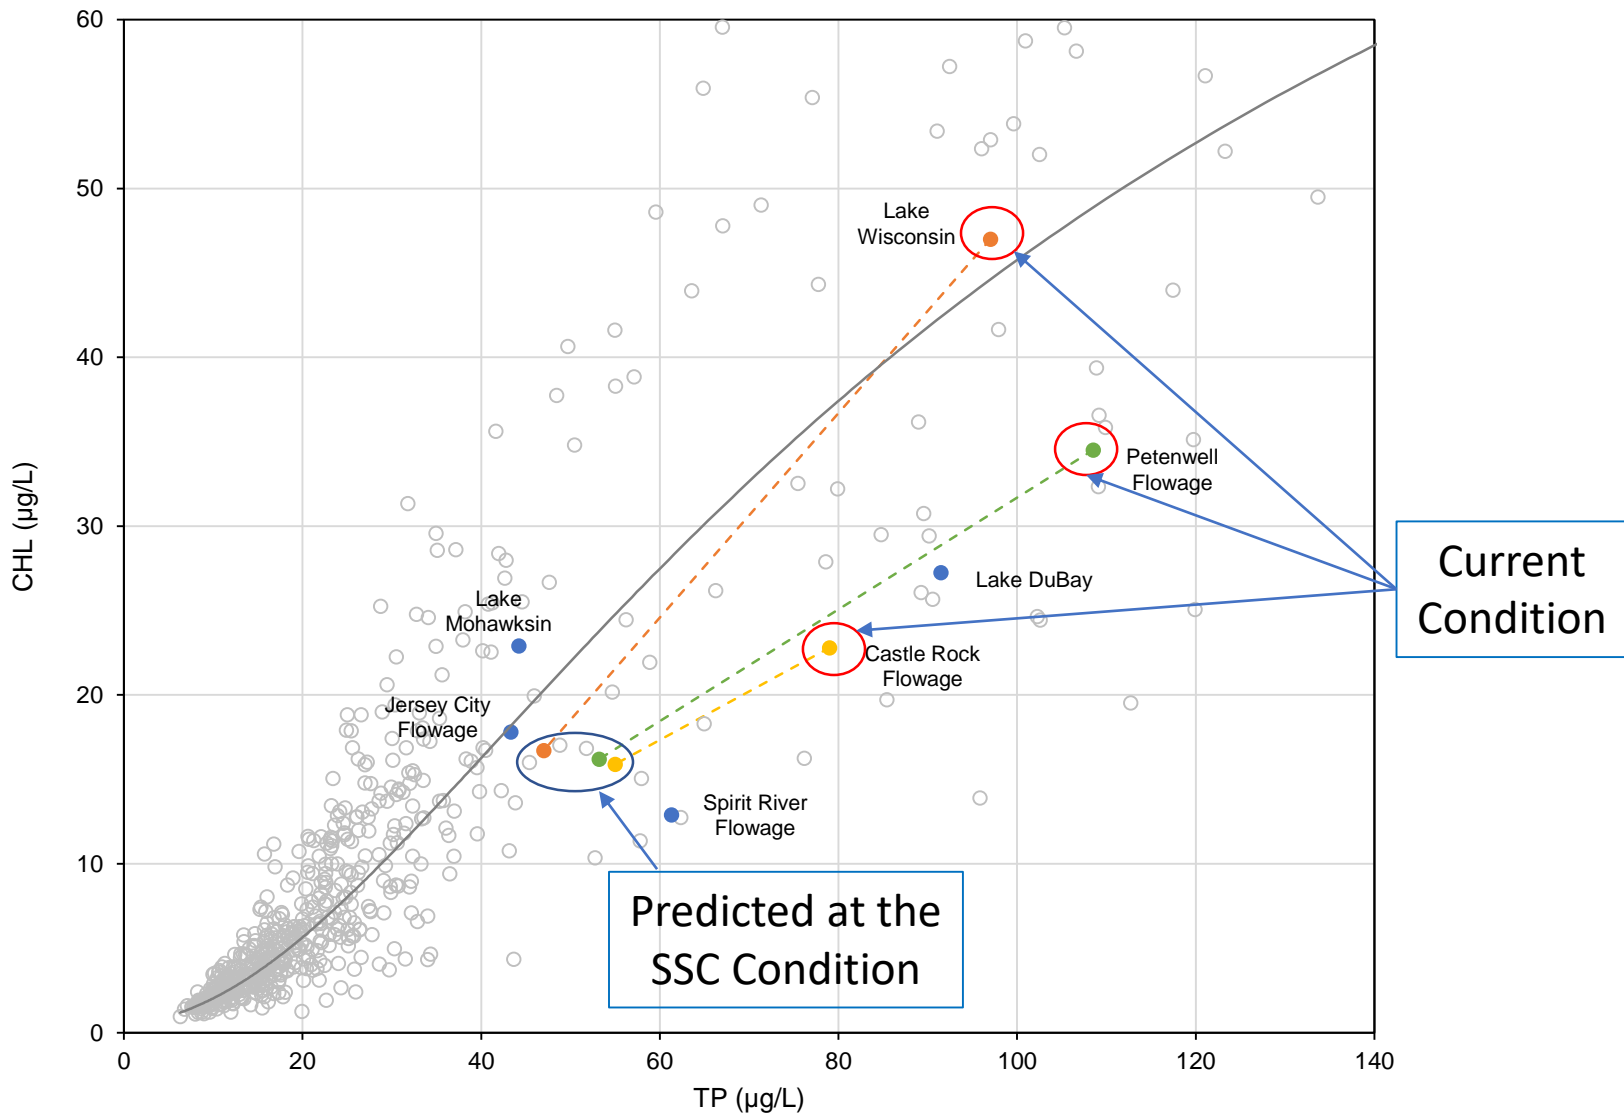

Comparison with Other Lakes

Petenwell Lake

Castle Rock Lake

Lake Wisconsin